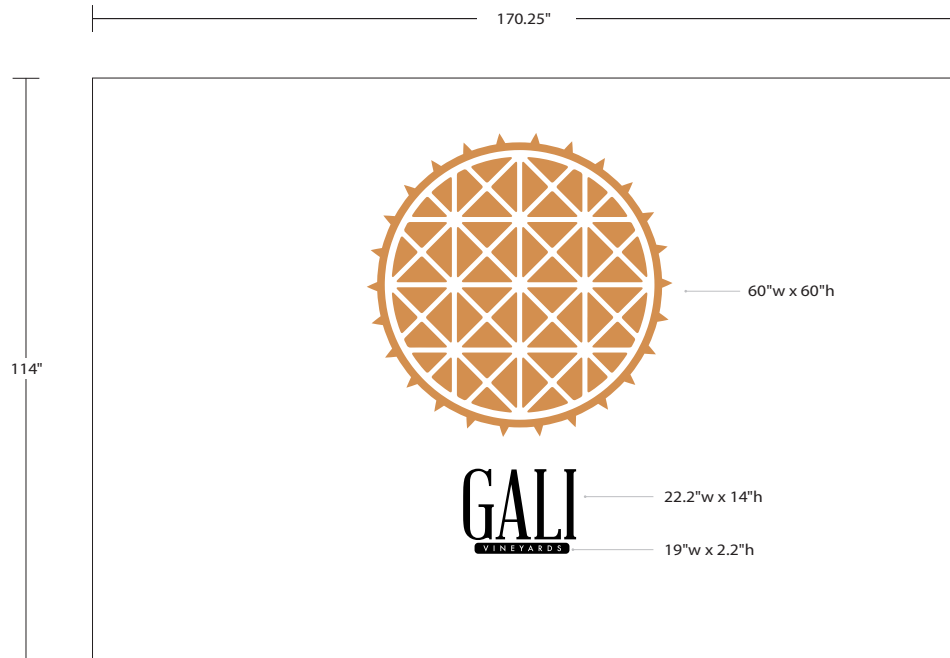

Back Wood Wall V2

Qty: 1

Material:

-Aluminum

Dim: 60"w x 82"h overall

Finishing:

-3D cut Aluminum letters

printed black / logo painted gold

-"Vineyard" plaque routed out letters

-Outer shape 3D light box for

"gold glow"

-Pin system for mouting

vineyard plaque

outer shape with halo

individual cut aluminum