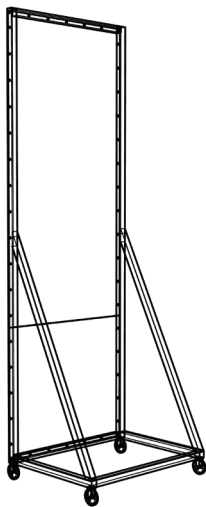

Mobile Covid Barriers

Material:

- 1/4" clear acrylic

Dimensions:

- 4ft x 12 ft

Finishing:

- 2" square tube frame:
  - Bare Aluminum
  - Steel (paint of power coated)
- Acrylic either screwed or riveted to frame
- 3ft deep Heavy plate (aluminum or steel)
- Heavy duty casters
- Angles placed at 6ft
- Option to place sandbags for extra weight (helps to stabilize frame)

Qty: 100

Back View